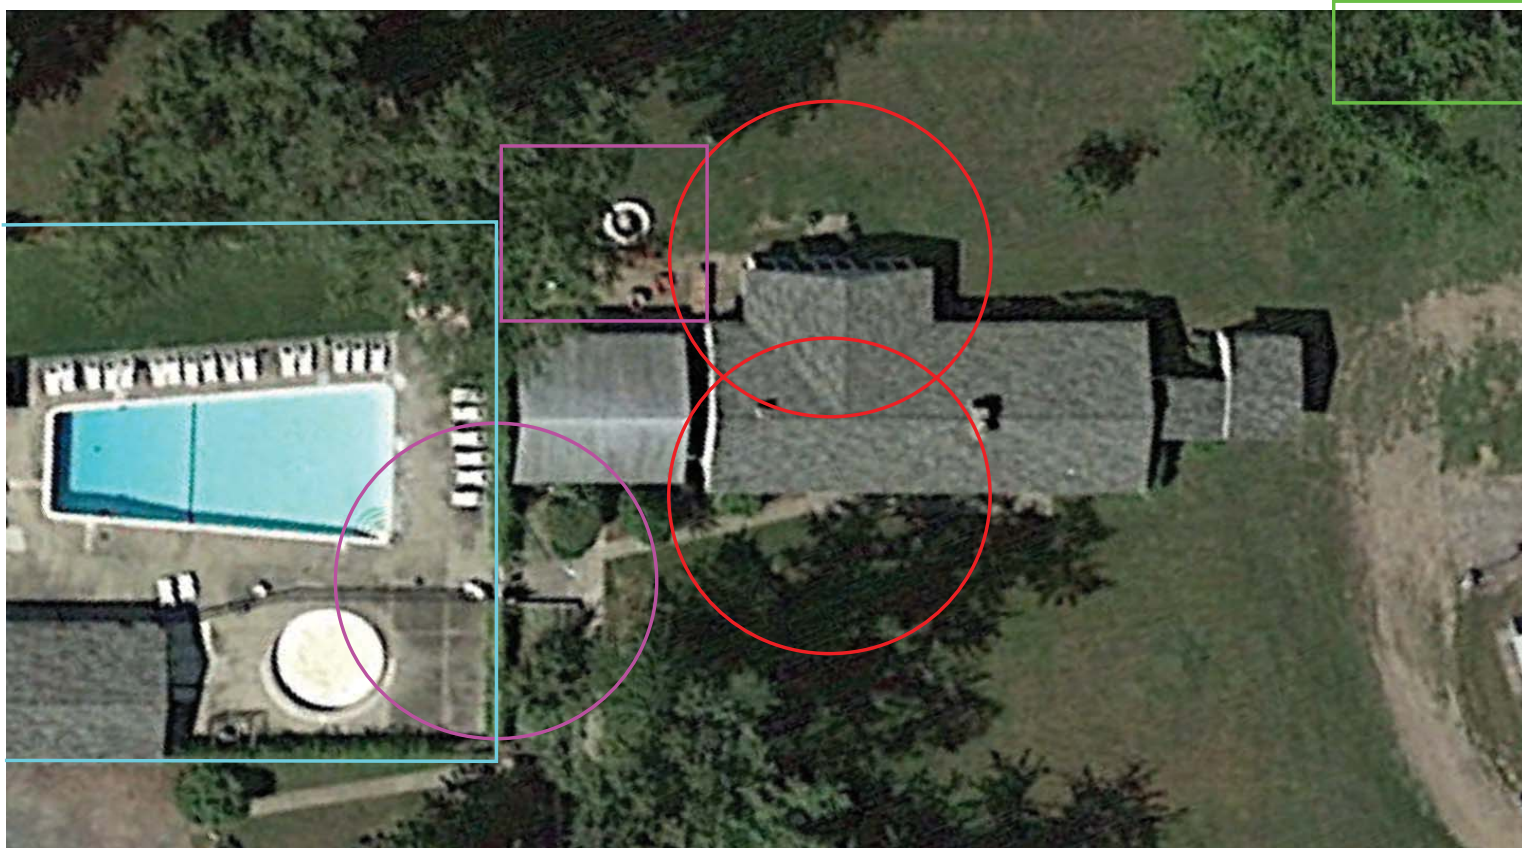

PVYC No Smoking Areas

- within 25 feet of clubhouse front and rear doors at any time during the year (red circles),
- within the pavilion between 8 AM and 8 PM during the season beginning and ending with the docks going in and out,
- within 25 feet of the pool entrance and in front of the west face of pavilion while the pool is open (purple circle and rectangle),
- an area under the trees located at the north end of the PVYC property on the river side has been designated by the Board to be used during all PVYC social events (green rectangle).
- The term smoking includes the use of e-cigarettes.

NORTH